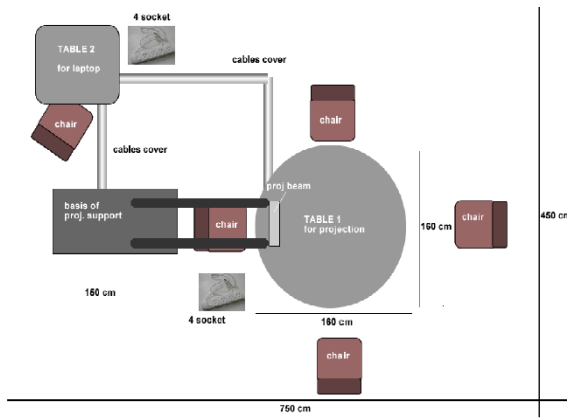

Future Technologies: Interactive Tables

[Klemmer 2002]