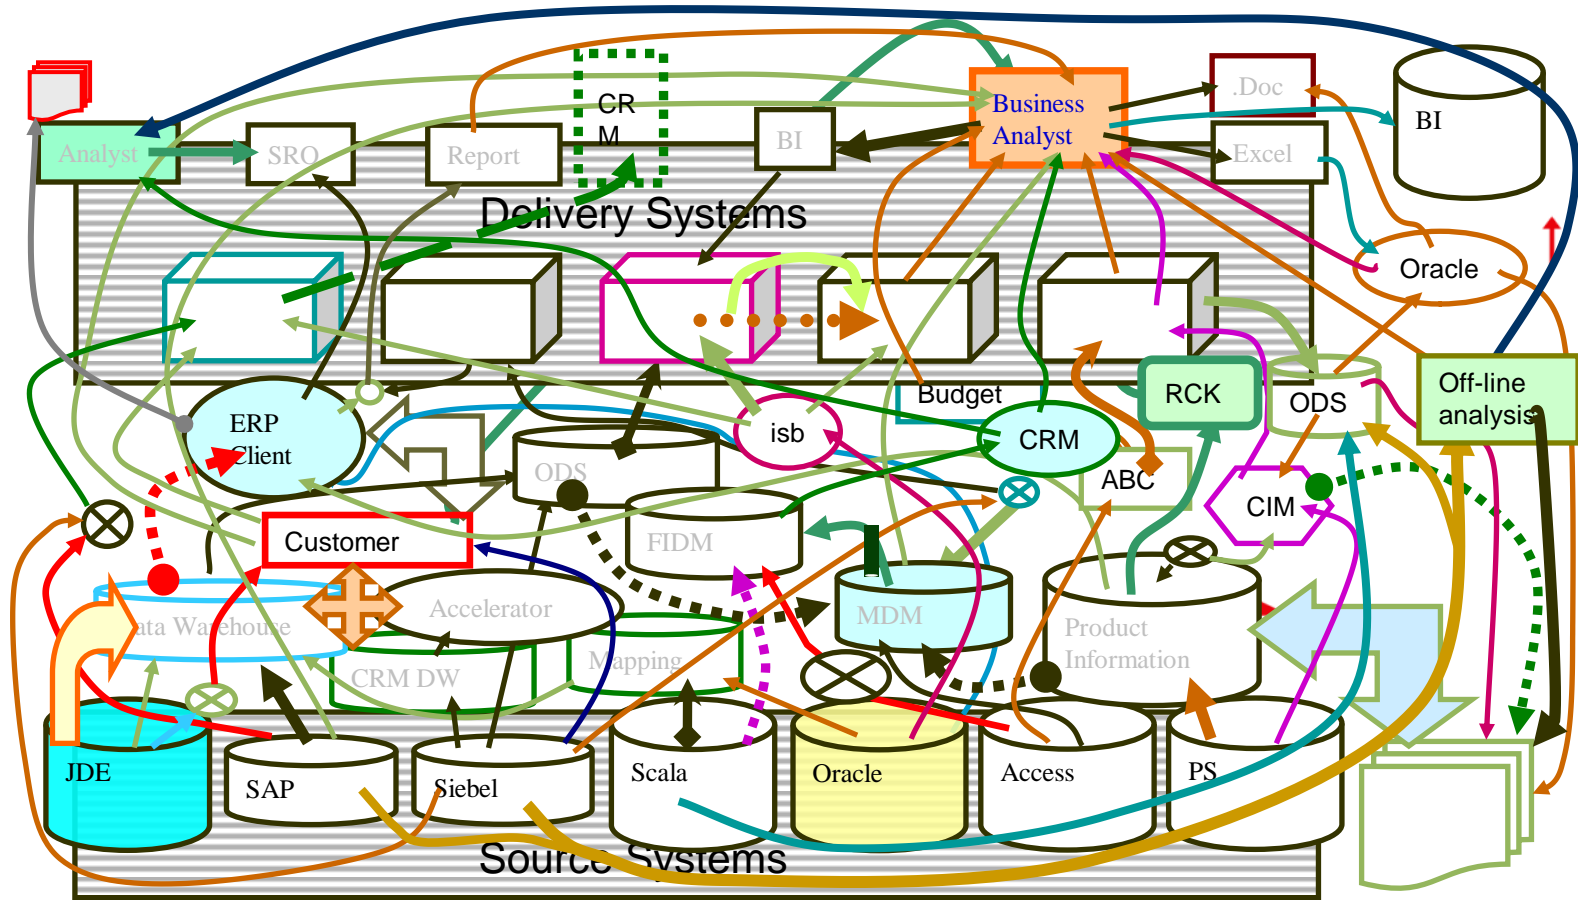

Organisational Data *all over the place*

Source: Leveraging Search to Improve Contact Center Performance
Richard Snow, VP & Research Director, Customer & Contact Center Management
March 2009

20+ types of systems
6% with 50+ ERP systems alone