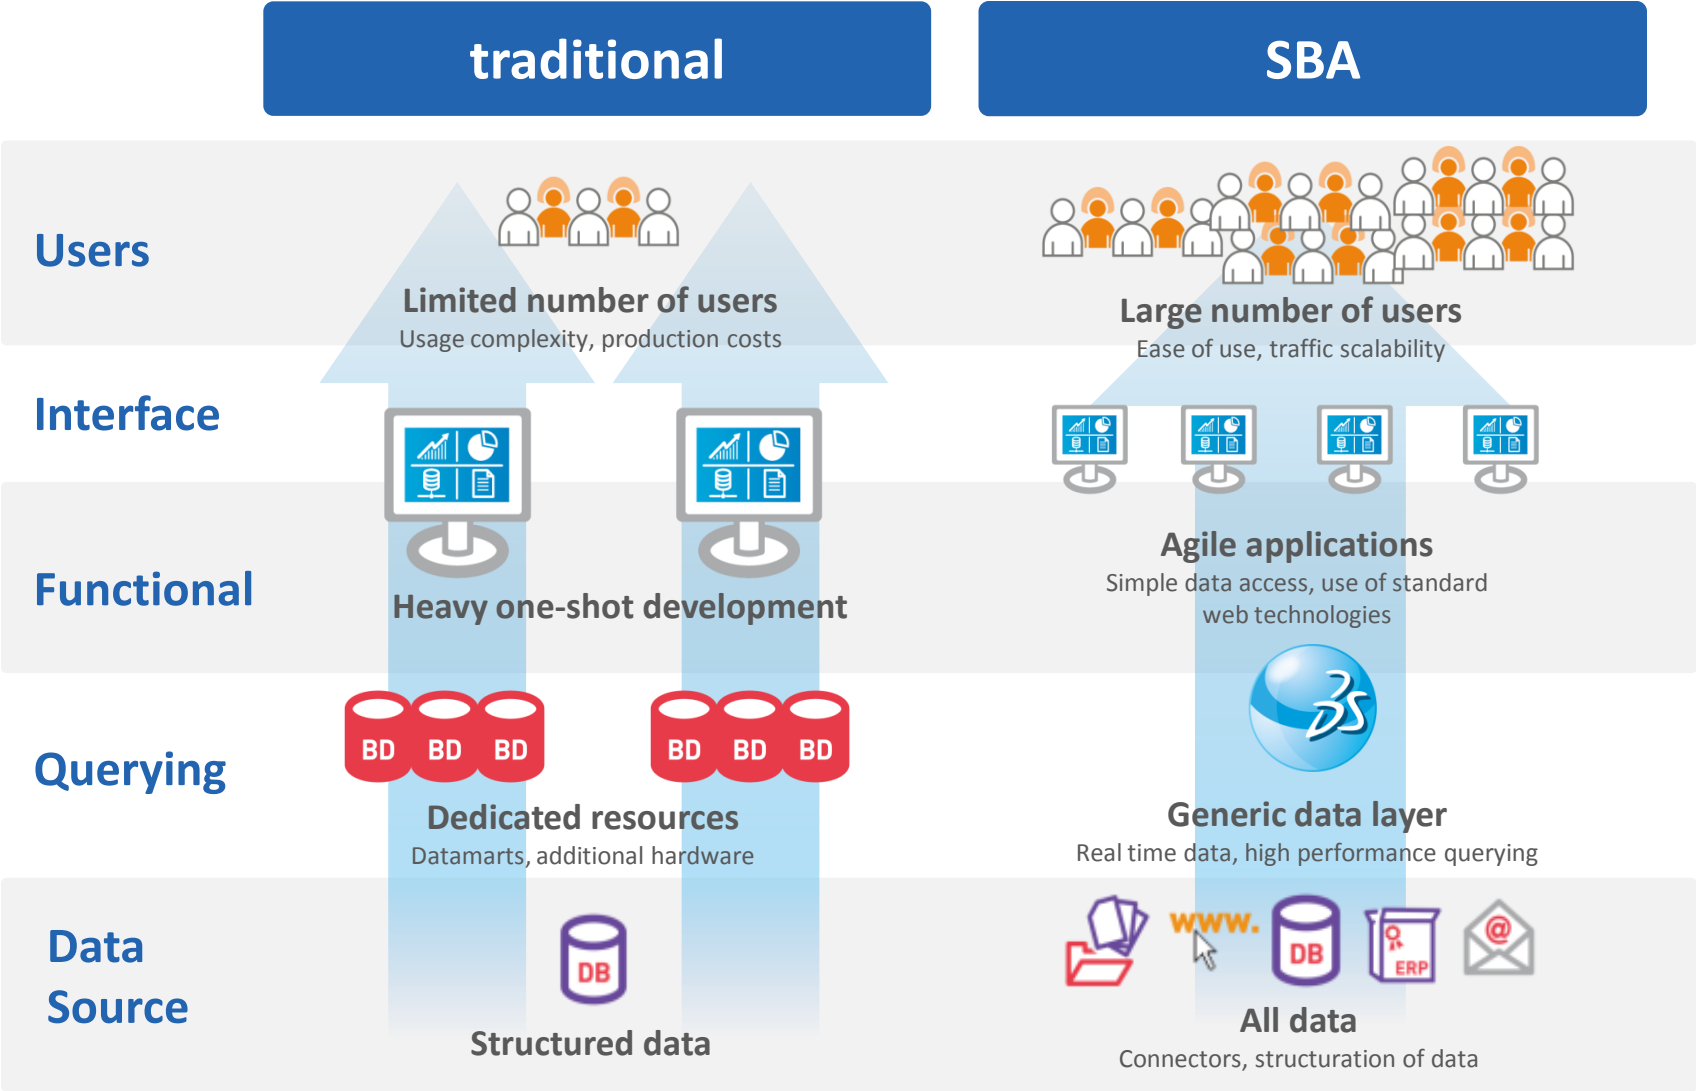

# Two types of information, two ways to find information

## SEARCH ENGINES

**Text**  
**Similarity**  
**Ranking**

**Intuitive**  
**Fast**  
**Partial**

# Search Based Applications Goals

## Form Based Search (overlay database)

The screenshot displays a web application interface for GEFCO, titled "LOGISTICS FOR MANUFACTURERS". The user is identified as "Paul VAJSMAN". The main navigation bar includes "Recherche T & T", "Encours", "Recap. Stocks", "Stock par agence", "Bon de transport", "Historique des commandes", and "Historique des rejets". A sidebar on the left lists "Event management" (Citroen central, MDA GEFCONET, Peugeot central) and "Administration". The central "Recherche T & T" form contains several input fields: "VIN", "VIS (XXXXXXXX)", "Code constructeur (XXX)", "VDS (XXXXXX)", and "Immatriculation". A red box highlights the "Num CIALOG" field, which is connected by lines to the "Code constructeur" and "VDS" fields. At the bottom of the form, there is a "Nombre de résultats par page" dropdown set to "10", and "Réinitialiser" and "Rechercher" buttons.