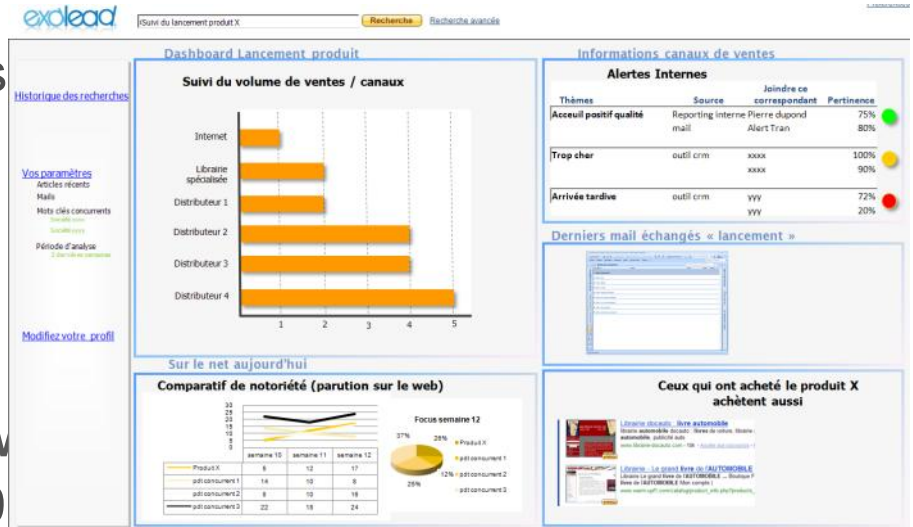

Search Engine now handle rich semantics

- › Text fields
  - › « ... the certification test is
- › Numerical fields
  - › 3.14159265
- › Date
  - › 16/11/1957
- › GPS coordinates, real world
  - › 48.451065619, 1.4392089
- › Categories